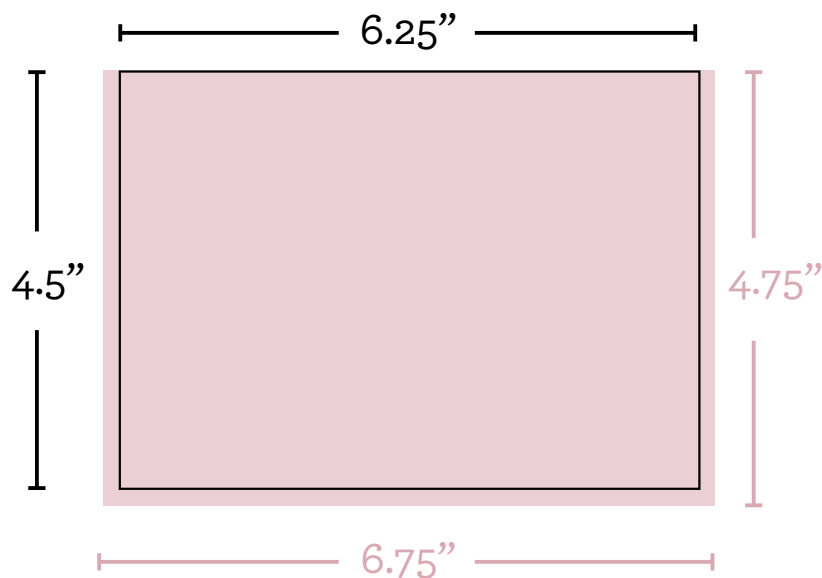

Project Specifications

Finished size: 6.25" (wide) x 4.5" (tall)

Max size with bleeds: 6.5" (wide) x 4.75" (tall - no bleed on top)

- Finished size
- Bleed size